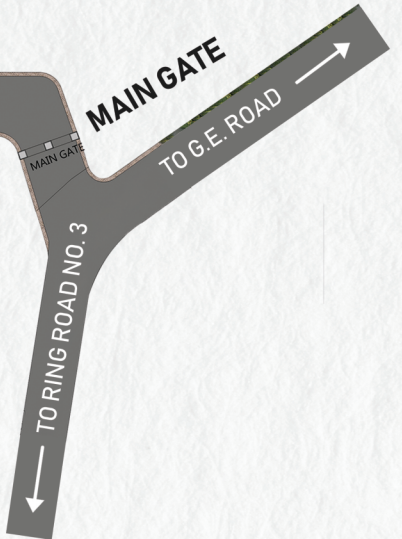

Raheja **AMBARA**

Live Life *Limitless!*

AMBARA

PREMIUM RESIDENTIAL PLOTS

📍 Behind Zora Mall,
Pirda, Raipur

PROJECT LAYOUT

LOCATION MAP

Raheja Group

Scan to locate

Raheja AMBARA

— Live Life Limitless —

RERA NO. : PCGRERA310125001875
RERA WEBSITE : www.rera.cgstate.gov.in